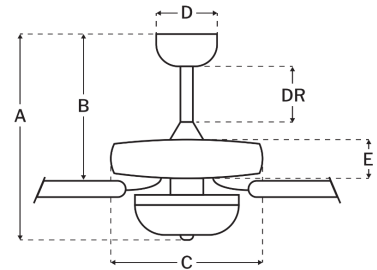

Measurements

Blade Sweep (in):	52
Downrod Length (in):	4
Height (in):	19.16
Canopy Width (in):	5.51
Product Weight (lbs):	18.48
Lead Wire (in):	76
Carton Length (in):	24.33
Carton Width (in):	12.83
Carton Height (in):	11.54
Carton Cube:	2.08
Carton Weight (lbs):	21.12

Motor

Motor Material:	Silicon Steel
Motor Technology:	AC
Motor Size (mm):	153x13
Mounting Options:	Flat or Angled Ceiling
Motor Type:	3-Speed Reversible
Indoor/Outdoor Rating:	Indoor

Blades

Number of Blades:	5
Blades Included:	Yes
Blade Finish:	Driftwood/Grey Walnut
Optional Blade Finishes:	No
Blade Material:	MDF
Blade Sweep:	52"
Blade Pitch:	11.5

Warranty

Limited Lifetime Warranty

Ceiling Drop Dimensions

A: Total Height w/ 4" Downrod	19.16"
B: Blade to Ceiling Height	11.25"
C: Housing Width	11.56"
D: Canopy Width	5.51"
E: Housing Height	4.54"

Electrical/Lighting