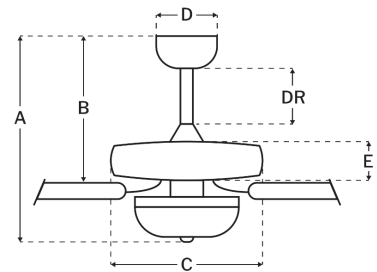

P114FB5-52FBGW

P114W5-52WWOK

Measurements

Blade Sweep (in):	52
Downrod Length (in):	4
Height (in):	19.16
Canopy Width (in):	5.51
Product Weight (lbs):	18.48
Lead Wire (in):	76
Carton Length (in):	24.33
Carton Width (in):	12.83
Carton Height (in):	11.54
Carton Cube:	2.08
Carton Weight (lbs):	21.12

Motor

Motor Material:	Silicon Steel
Motor Technology:	AC
Motor Size (mm):	153x13
Mounting Options:	Flat or Angled Ceiling
Motor Type:	3-Speed Reversible
Indoor/Outdoor Rating:	Indoor

Blades

Number of Blades:	5
Blades Included:	Yes
Blade Finish:	Brushed Nickel/Greywood
Optional Blade Finishes:	No
Blade Material:	MDF
Blade Sweep:	52"
Blade Pitch:	11.5

Warranty

Limited Lifetime Warranty

Ceiling Drop Dimensions

A: Total Height w/ 4" Downrod	19.16"
B: Blade to Ceiling Height	11.25"
C: Housing Width	11.56"
D: Canopy Width	5.51"
E: Housing Height	4.54"

Electrical/Lighting