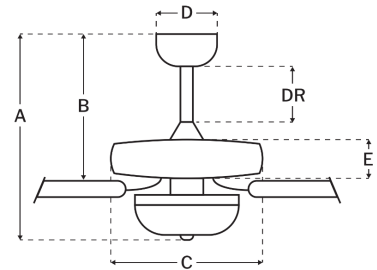

## Measurements

Blade Sweep (in):	52
Downrod Length (in):	4
Height (in):	19.16
Canopy Width (in):	5.51
Product Weight (lbs):	18.48
Lead Wire (in):	76
Carton Length (in):	24.33
Carton Width (in):	12.83
Carton Height (in):	11.54
Carton Cube:	2.08
Carton Weight (lbs):	21.12

## Motor

Motor Material:	Silicon Steel
Motor Technology:	AC
Motor Size (mm):	153x13
Mounting Options:	Flat or Angled Ceiling
Motor Type:	3-Speed Reversible
Indoor/Outdoor Rating:	Indoor

## Blades

Number of Blades:	5
Blades Included:	Yes
Blade Finish:	Brushed Nickel/Greywood
Optional Blade Finishes:	No
Blade Material:	MDF
Blade Sweep:	52"
Blade Pitch:	11.5

## Ceiling Drop Dimensions

A: Total Height w/ 4" Downrod	19.16"
B: Blade to Ceiling Height	11.25"
C: Housing Width	11.56"
D: Canopy Width	5.51"
E: Housing Height	4.54"