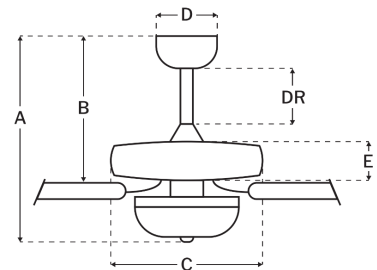

Blade Sweep (in):	52
Downrod Length (in):	4
Height (in):	13.97
Canopy Width (in):	5.51
Product Weight (lbs):	15.4
Lead Wire (in):	76
Carton Length (in):	22.36
Carton Width (in):	12.83
Carton Height (in):	10.75
Carton Cube:	1.79
Carton Weight (lbs):	17.38

Motor

Motor Material:	Silicon Steel
Motor Technology:	AC
Motor Size (mm):	153x13
Mounting Options:	Flat or Angled Ceiling
Motor Type:	4-Speed Reversible
Indoor/Outdoor Rating:	Indoor

Blades

Number of Blades:	5
Blades Included:	Yes
Blade Finish:	Black Walnut/Flat Black
Optional Blade Finishes:	No
Blade Material:	MDF
Blade Sweep:	52"
Blade Pitch:	11.5

Warranty

Limited Lifetime Warranty

Ceiling Drop Dimensions

A: Total Height w/ 4" Downrod	13.97"
B: Blade to Ceiling Height	10.81"
C: Housing Width	11.56"
D: Canopy Width	5.51"
E: Housing Height	4.54"

Electrical/Lighting