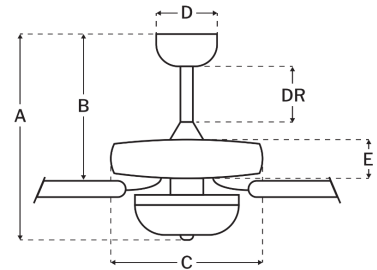

Blade Sweep (in):	52
Downrod Length (in):	4
Height (in):	13.97
Canopy Width (in):	5.51
Product Weight (lbs):	15.4
Lead Wire (in):	76
Carton Length (in):	22.36
Carton Width (in):	12.83
Carton Height (in):	10.75
Carton Cube:	1.79
Carton Weight (lbs):	17.38

Motor

Motor Material:	Silicon Steel
Motor Technology:	AC
Motor Size (mm):	153x13
Mounting Options:	Flat or Angled Ceiling
Motor Type:	4-Speed Reversible
Indoor/Outdoor Rating:	Indoor

Blades

Number of Blades:	5
Blades Included:	Yes
Blade Finish:	Espresso/Walnut
Optional Blade Finishes:	No
Blade Material:	MDF
Blade Sweep:	52"
Blade Pitch:	11.5

Warranty

Limited Lifetime Warranty

Ceiling Drop Dimensions

A: Total Height w/ 4" Downrod	13.97"
B: Blade to Ceiling Height	10.81"
C: Housing Width	11.56"
D: Canopy Width	5.51"
E: Housing Height	4.54"

Electrical/Lighting