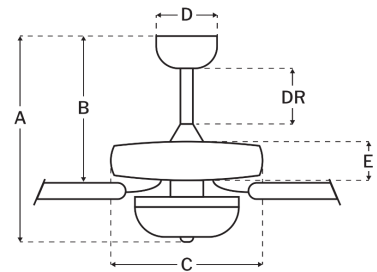

Measurements

Blade Sweep (in):	52
Downrod Length (in):	4
Height (in):	13.97
Canopy Width (in):	5.51
Product Weight (lbs):	15.4
Lead Wire (in):	76
Carton Length (in):	22.36
Carton Width (in):	12.83
Carton Height (in):	10.75
Carton Cube:	1.79
Carton Weight (lbs):	17.38

Motor

Motor Material:	Silicon Steel
Motor Technology:	AC
Motor Size (mm):	153x13
Mounting Options:	Flat or Angled Ceiling
Motor Type:	4-Speed Reversible
Indoor/Outdoor Rating:	Indoor

Blades

Number of Blades:	5
Blades Included:	Yes
Blade Finish:	Driftwood/Grey Walnut
Optional Blade Finishes:	No
Blade Material:	MDF
Blade Sweep:	52"
Blade Pitch:	11.5

Warranty

Limited Lifetime Warranty

Ceiling Drop Dimensions

A: Total Height w/ 4" Downrod	13.97"
B: Blade to Ceiling Height	10.81"
C: Housing Width	11.56"
D: Canopy Width	5.51"
E: Housing Height	4.54"

Electrical/Lighting