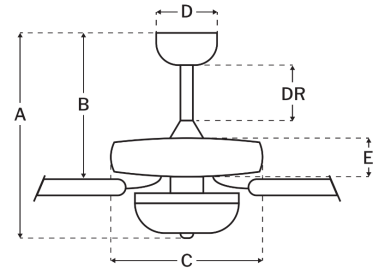

Measurements

Blade Sweep (in):	52
Downrod Length (in):	4
Height (in):	19.16
Canopy Width (in):	5.51
Product Weight (lbs):	18.7
Lead Wire (in):	76
Carton Length (in):	24.33
Carton Width (in):	12.83
Carton Height (in):	11.54
Carton Cube:	2.09
Carton Weight (lbs):	21.34

Motor

Motor Material:	Silicon Steel
Motor Technology:	AC
Motor Size (mm):	153x13
Mounting Options:	Flat or Angled Ceiling
Motor Type:	3-Speed Reversible
Indoor/Outdoor Rating:	Indoor

Blades

Number of Blades:	5
Blades Included:	Yes
Blade Finish:	White/Washed Oak
Optional Blade Finishes:	No
Blade Material:	MDF
Blade Sweep:	52"
Blade Pitch:	11.5

Warranty

Limited Lifetime Warranty

Ceiling Drop Dimensions

A: Total Height w/ 4" Downrod	19.16"
B: Blade to Ceiling Height	11.24"
C: Housing Width	11.56"
D: Canopy Width	5.51"
E: Housing Height	4.54"

Electrical/Lighting