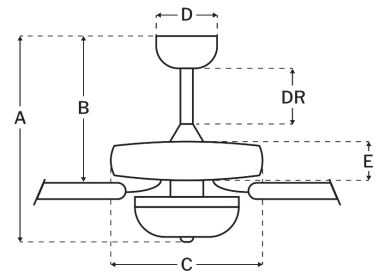

Measurements

Blade Sweep (in):	52
Downrod Length (in):	4
Height (in):	19.16
Canopy Width (in):	5.51
Product Weight (lbs):	18.7
Lead Wire (in):	76
Carton Length (in):	24.33
Carton Width (in):	12.83
Carton Height (in):	11.54
Carton Cube:	2.08
Carton Weight (lbs):	21.34

Motor

Motor Material:	Silicon Steel
Motor Technology:	AC
Motor Size (mm):	153x13
Mounting Options:	Flat or Angled Ceiling
Motor Type:	3-Speed Reversible
Indoor/Outdoor Rating:	Indoor

Blades

Number of Blades:	5
Blades Included:	Yes
Blade Finish:	Black Walnut/Flat Black
Optional Blade Finishes:	No
Blade Material:	MDF
Blade Sweep:	52"
Blade Pitch:	11.5

Warranty

Limited Lifetime Warranty

Ceiling Drop Dimensions

A: Total Height w/ 4" Downrod	19.16"
B: Blade to Ceiling Height	11.25"
C: Housing Width	11.56"
D: Canopy Width	5.51"
E: Housing Height	4.54"

Electrical/Lighting