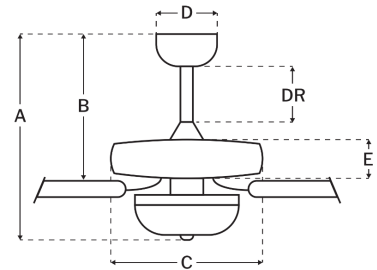

Measurements

Blade Sweep (in):	52
Downrod Length (in):	4
Height (in):	19.16
Canopy Width (in):	5.51
Product Weight (lbs):	18.7
Lead Wire (in):	76
Carton Length (in):	24.33
Carton Width (in):	12.83
Carton Height (in):	11.54
Carton Cube:	2.08
Carton Weight (lbs):	21.34

Motor

Motor Material:	Silicon Steel
Motor Technology:	AC
Motor Size (mm):	153x13
Mounting Options:	Flat or Angled Ceiling
Motor Type:	3-Speed Reversible
Indoor/Outdoor Rating:	Indoor

Blades

Number of Blades:	5
Blades Included:	Yes
Blade Finish:	Espresso/Walnut
Optional Blade Finishes:	No
Blade Material:	MDF
Blade Sweep:	52"
Blade Pitch:	11.5

Warranty

Limited Lifetime Warranty

Ceiling Drop Dimensions

A: Total Height w/ 4" Downrod	19.16"
B: Blade to Ceiling Height	11.25"
C: Housing Width	11.56"
D: Canopy Width	5.51"
E: Housing Height	4.54"

Electrical/Lighting