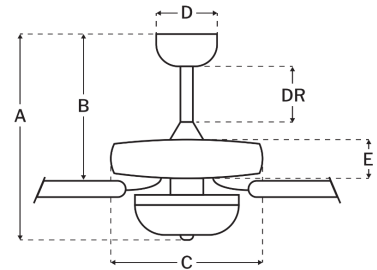

Measurements

Blade Sweep (in):	52
Downrod Length (in):	4
Height (in):	19.16
Canopy Width (in):	5.51
Product Weight (lbs):	18.7
Lead Wire (in):	76
Carton Length (in):	24.33
Carton Width (in):	12.83
Carton Height (in):	11.54
Carton Cube:	2.08
Carton Weight (lbs):	21.34

Motor

Motor Material:	Silicon Steel
Motor Technology:	AC
Motor Size (mm):	153x13
Mounting Options:	Flat or Angled Ceiling
Motor Type:	3-Speed Reversible
Indoor/Outdoor Rating:	Indoor

Blades

Number of Blades:	5
Blades Included:	Yes
Blade Finish:	Flat Black/Greywood
Optional Blade Finishes:	No
Blade Material:	MDF
Blade Sweep:	52"
Blade Pitch:	11.5

Warranty

Limited Lifetime Warranty

Ceiling Drop Dimensions

A: Total Height w/ 4" Downrod	19.16"
B: Blade to Ceiling Height	11.25"
C: Housing Width	11.56"
D: Canopy Width	5.51"
E: Housing Height	4.54"

Electrical/Lighting