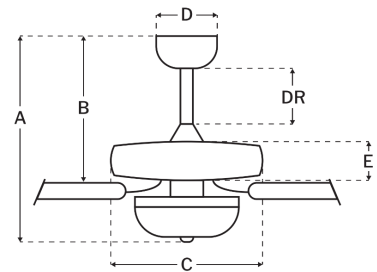

Measurements

Blade Sweep (in):	52
Downrod Length (in):	4
Height (in):	17.69
Canopy Width (in):	5.51
Product Weight (lbs):	19.71
Lead Wire (in):	76
Carton Length (in):	25.12
Carton Width (in):	12.83
Carton Height (in):	10.75
Carton Cube:	2.01
Carton Weight (lbs):	22.11

Motor

Motor Material:	Silicon Steel
Motor Technology:	AC
Motor Size (mm):	153x13
Mounting Options:	Flat or Angled Ceiling
Motor Type:	3-Speed Reversible
Indoor/Outdoor Rating:	Indoor

Blades

Number of Blades:	5
Blades Included:	Yes
Blade Finish:	Black Walnut/Flat Black
Optional Blade Finishes:	No
Blade Material:	MDF
Blade Sweep:	52"
Blade Pitch:	11.5

Warranty

Limited Lifetime Warranty

Ceiling Drop Dimensions

A: Total Height w/ 4" Downrod	17.69"
B: Blade to Ceiling Height	11.25"
C: Housing Width	11.56"
D: Canopy Width	5.51"
E: Housing Height	4.54"

Electrical/Lighting