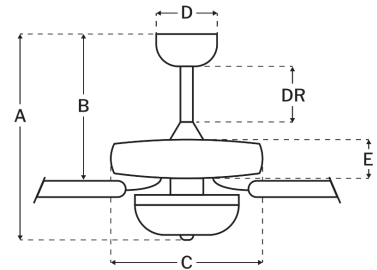

Measurements

Blade Sweep (in):	52
Downrod Length (in):	4
Height (in):	17.69
Canopy Width (in):	5.51
Product Weight (lbs):	19.71
Lead Wire (in):	76
Carton Length (in):	25.12
Carton Width (in):	12.83
Carton Height (in):	10.75
Carton Cube:	2.01
Carton Weight (lbs):	22.11

Motor

Motor Material:	Silicon Steel
Motor Technology:	AC
Motor Size (mm):	153x13
Mounting Options:	Flat or Angled Ceiling
Motor Type:	3-Speed Reversible
Indoor/Outdoor Rating:	Indoor

Blades

Number of Blades:	5
Blades Included:	Yes
Blade Finish:	Flat Black/Greywood
Optional Blade Finishes:	No
Blade Material:	MDF
Blade Sweep:	52"
Blade Pitch:	11.5

Warranty

Limited Lifetime Warranty

Ceiling Drop Dimensions

A: Total Height w/ 4" Downrod	17.69"
B: Blade to Ceiling Height	11.25"
C: Housing Width	11.56"
D: Canopy Width	5.51"
E: Housing Height	4.54"

Electrical/Lighting