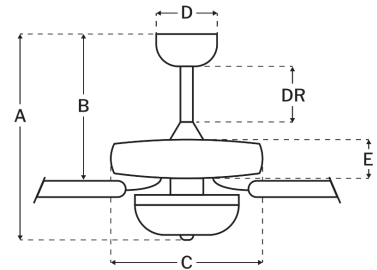

Measurements

Blade Sweep (in):	52
Downrod Length (in):	4
Height (in):	17.69
Canopy Width (in):	5.51
Product Weight (lbs):	19.71
Lead Wire (in):	76
Carton Length (in):	25.12
Carton Width (in):	12.83
Carton Height (in):	10.75
Carton Cube:	2.01
Carton Weight (lbs):	22.11

Motor

Motor Material:	Silicon Steel
Motor Technology:	AC
Motor Size (mm):	153x13
Mounting Options:	Flat or Angled Ceiling
Motor Type:	3-Speed Reversible
Indoor/Outdoor Rating:	Indoor

Blades

Number of Blades:	5
Blades Included:	Yes
Blade Finish:	Espresso/Walnut
Optional Blade Finishes:	No
Blade Material:	MDF
Blade Sweep:	52"
Blade Pitch:	11.5

Warranty

Limited Lifetime Warranty

Ceiling Drop Dimensions

A: Total Height w/ 4" Downrod	17.69"
B: Blade to Ceiling Height	11.25"
C: Housing Width	11.56"
D: Canopy Width	5.51"
E: Housing Height	4.54"

Electrical/Lighting