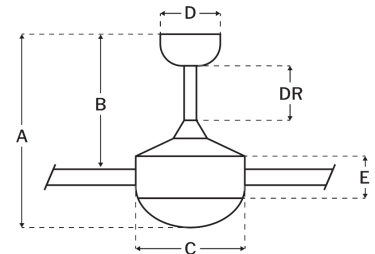

Ceiling Drop Dimensions

A: Total Height w/ 6" Downrod	16.74"
B: Blade to Ceiling Height	9.92"
C: Housing Width	7.89"
D: Canopy Width	5.91"
E: Housing Height	2.22"

Electrical/Lighting

Amps (High Speed):	0.22
Light Source Type:	Integrated LED
Number of Bulbs:	1
Bulbs Included:	Yes
Total Lighting Wattage:	20
Dimmable:	Yes
Delivered Lumens:	1303
CRI:	80
Color Temp:	3000-5000K
Lens Type:	Frosted Polycarbonate
Lens Cover:	Yes
Uplight:	No
Control Type Included:	WIDC-CCT
Optional Controls:	No
WiFi Enabled:	Yes