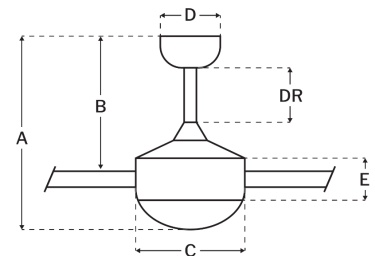

CRAFTMADE™

OTT60FBSB3

Otto 60" Fan With Optional Light Kit Flat Black/Satin Brass

UPC#647881254377

Additional Finishes

OTT60WPLN3
OTT60WSB3

Measurements

Blade Sweep (in):	60
Downrod Length (in):	6
Height (in):	16.74
Canopy Width (in):	5.91
Product Weight (lbs):	13.45
Lead Wire (in):	80
Carton Length (in):	30.24
Carton Width (in):	9.69
Carton Height (in):	8.39
Carton Cube:	1.42
Carton Weight (lbs):	15.43

Motor

Motor Material:	Silicon Steel
Motor Technology:	DC
Motor Size (mm):	123x15
Mounting Options:	Flat or Angled Ceiling
Motor Type:	6-Speed Reversible
Indoor/Outdoor Rating:	Indoor

Blades

Number of Blades:	3
Blades Included:	Yes
Blade Finish:	Flat Black
Optional Blade Finishes:	No
Blade Material:	ABS
Blade Sweep:	60"
Blade Pitch:	0-16

Warranty

Limited Lifetime Warranty

Ceiling Drop Dimensions

A: Total Height w/ 6" Downrod	16.74"
B: Blade to Ceiling Height	9.92"
C: Housing Width	7.89"
D: Canopy Width	5.91"
E: Housing Height	2.22"

Electrical/Lighting