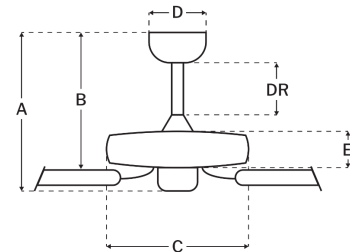

### Measurements

Blade Sweep (in):	60
Downrod Length (in):	6
Height (in):	13.32
Canopy Width (in):	5.51
Product Weight (lbs):	22.77
Lead Wire (in):	76
Carton Length (in):	25.31
Carton Width (in):	12.83
Carton Height (in):	10.35
Carton Cube:	1.95
Carton Weight (lbs):	25.29