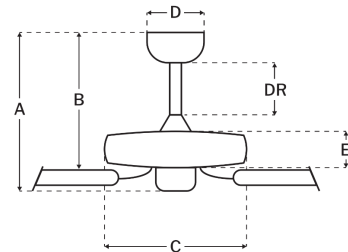

Measurements

Blade Sweep (in):	60
Downrod Length (in):	6
Height (in):	13.32
Canopy Width (in):	5.51
Product Weight (lbs):	22.77
Lead Wire (in):	76
Carton Length (in):	25.31
Carton Width (in):	12.83
Carton Height (in):	10.35
Carton Cube:	1.95
Carton Weight (lbs):	25.29

Energy Guide

Airflow at High Speed:	6976
Energy Guide Airflow:	4758
Energy Guide Watts:	49
Efficiency (CFM/Watt):	97
Est. Yearly Energy Cost:	$14
Certifications:	ULus
Title 20:	N/A
Title 24 (JA8):	N/A
Safety Cable:	No

Motor

Motor Material:	Silicon Steel
Motor Technology:	AC
Motor Size (mm):	188x20
Mounting Options:	Flat or Angled Ceiling
Motor Type:	3-Speed Reversible
Indoor/Outdoor Rating:	Wet

Blades

Number of Blades:	5
Blades Included:	Yes
Blade Finish:	Flat Black
Optional Blade Finishes:	No
Blade Material:	ABS
Blade Sweep:	60"
Blade Pitch:	12.5

Warranty

Limited Lifetime Warranty

Ceiling Drop Dimensions

A: Total Height w/ 6" Downrod	13.32"
B: Blade to Ceiling Height	10.61"
C: Housing Width	11.56"
D: Canopy Width	5.51"
E: Housing Height	4.54"

Electrical/Lighting

Amps (High Speed):	0.68
Light Source Type:	N/A
Number of Bulbs:	N/A
Bulbs Included:	N/A
Total Lighting Wattage:	N/A
Dimmable:	N/A
Delivered Lumens:	N/A
CRI:	N/A
Color Temp:	N/A
Lens Type:	N/A
Lens Cover:	N/A
Uplight:	No
Control Type Included:	Pull Chain
Optional Controls:	Available
WiFi Enabled:	No