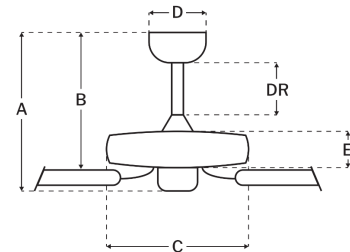

CRAFTMADE™

OP52W5

Outdoor Pro Plus 52 52" Fan White

UPC#647881224653

Additional Finishes

OP52ESP5
OP52FB5

Measurements

Blade Sweep (in):	52
Downrod Length (in):	6
Height (in):	12.67
Canopy Width (in):	5.51
Product Weight (lbs):	15.76
Lead Wire (in):	76
Carton Length (in):	20.79
Carton Width (in):	12.83
Carton Height (in):	11.34
Carton Cube:	1.75
Carton Weight (lbs):	17.64

Motor

Motor Material:	Silicon Steel
Motor Technology:	AC
Motor Size (mm):	153x15
Mounting Options:	Flat or Angled Ceiling
Motor Type:	3-Speed Reversible
Indoor/Outdoor Rating:	Wet

Blades

Number of Blades:	5
Blades Included:	Yes
Blade Finish:	White
Optional Blade Finishes:	No
Blade Material:	ABS
Blade Sweep:	52"
Blade Pitch:	11.5

Warranty

Limited Lifetime Warranty

Ceiling Drop Dimensions

A: Total Height w/ 6" Downrod	12.67"
B: Blade to Ceiling Height	13.13"
C: Housing Width	11.56"
D: Canopy Width	5.51"
E: Housing Height	4.54"

Electrical/Lighting