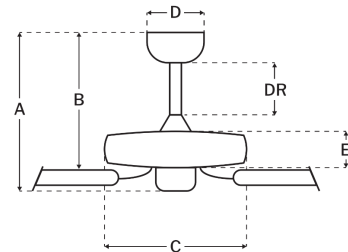

### Measurements

Blade Sweep (in):	52
Downrod Length (in):	6
Height (in):	12.67
Canopy Width (in):	5.51
Product Weight (lbs):	15.76
Lead Wire (in):	76
Carton Length (in):	20.79
Carton Width (in):	12.83
Carton Height (in):	11.34
Carton Cube:	1.75
Carton Weight (lbs):	17.64