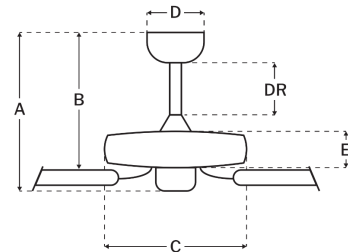

CRAFTMADE™

OP52FB5

Outdoor Pro Plus 52 52" Fan Flat Black

UPC#647881224646

Additional Finishes

OP52ESP5
OP52PN5

Measurements

Blade Sweep (in):	52
Downrod Length (in):	6
Height (in):	12.67
Canopy Width (in):	5.51
Product Weight (lbs):	15.76
Lead Wire (in):	76
Carton Length (in):	20.79
Carton Width (in):	12.83
Carton Height (in):	11.34
Carton Cube:	1.75
Carton Weight (lbs):	17.64

Motor

Motor Material:	Silicon Steel
Motor Technology:	AC
Motor Size (mm):	153x15
Mounting Options:	Flat or Angled Ceiling
Motor Type:	3-Speed Reversible
Indoor/Outdoor Rating:	Wet

Blades

Number of Blades:	5
Blades Included:	Yes
Blade Finish:	Flat Black
Optional Blade Finishes:	No
Blade Material:	ABS
Blade Sweep:	52"
Blade Pitch:	11.5

Warranty

Limited Lifetime Warranty

Ceiling Drop Dimensions

A: Total Height w/ 6" Downrod	12.67"
B: Blade to Ceiling Height	13.13"
C: Housing Width	11.56"
D: Canopy Width	5.51"
E: Housing Height	4.54"

Electrical/Lighting