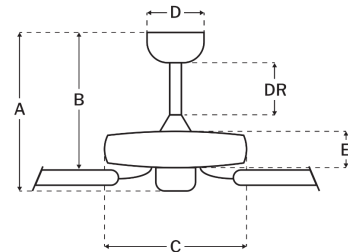

CRAFTMADE™

OP52ESP5

Outdoor Pro Plus 52 52" Fan Espresso

UPC#647881224547

Additional Finishes

OP52FB5
OP52PN5

Measurements

Blade Sweep (in):	52
Downrod Length (in):	6
Height (in):	12.67
Canopy Width (in):	5.51
Product Weight (lbs):	15.76
Lead Wire (in):	76
Carton Length (in):	20.79
Carton Width (in):	12.83
Carton Height (in):	11.34
Carton Cube:	1.75
Carton Weight (lbs):	17.64

Motor

Motor Material:	Silicon Steel
Motor Technology:	AC
Motor Size (mm):	153x15
Mounting Options:	Flat or Angled Ceiling
Motor Type:	3-Speed Reversible
Indoor/Outdoor Rating:	Wet

Blades

Number of Blades:	5
Blades Included:	Yes
Blade Finish:	Espresso
Optional Blade Finishes:	No
Blade Material:	ABS
Blade Sweep:	52"
Blade Pitch:	11.5

Warranty

Limited Lifetime Warranty

Ceiling Drop Dimensions

A: Total Height w/ 6" Downrod	12.67"
B: Blade to Ceiling Height	13.13"
C: Housing Width	11.56"
D: Canopy Width	5.51"
E: Housing Height	4.54"

Electrical/Lighting