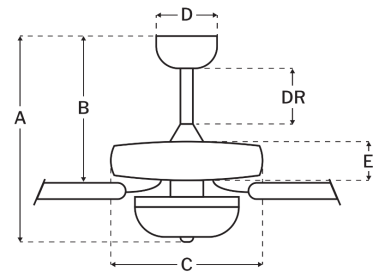

CRAFTMADE™

OP211W5

Outdoor Pro Plus 211 52" Fan With Optional Light Kit White

UPC#647881224745

Additional Finishes

OP211ESP5
OP211FB5

Measurements

Blade Sweep (in):	52
Downrod Length (in):	6
Height (in):	20.72
Canopy Width (in):	5.51
Product Weight (lbs):	18.96
Lead Wire (in):	76
Carton Length (in):	25.12
Carton Width (in):	13.62
Carton Height (in):	11.73
Carton Cube:	2.32
Carton Weight (lbs):	22.05

Motor

Motor Material:	Silicon Steel
Motor Technology:	AC
Motor Size (mm):	153x15
Mounting Options:	Flat or Angled Ceiling
Motor Type:	3-Speed Reversible
Indoor/Outdoor Rating:	Wet

Blades

Number of Blades:	5
Blades Included:	Yes
Blade Finish:	White
Optional Blade Finishes:	No
Blade Material:	ABS
Blade Sweep:	52"
Blade Pitch:	11.5

Warranty

Limited Lifetime Warranty

Ceiling Drop Dimensions

A: Total Height w/ 6" Downrod	20.72"
B: Blade to Ceiling Height	13.12"
C: Housing Width	11.56"
D: Canopy Width	5.51"
E: Housing Height	4.54"

Electrical/Lighting