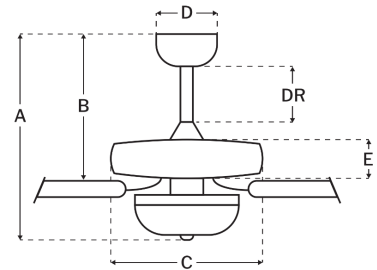

CRAFTMADE™

OP211FB5

Outdoor Pro Plus 211 52" Fan With Optional Light Kit Flat Black

UPC#647881224738

Additional Finishes

OP211ESP5
OP211W5

Measurements

Blade Sweep (in):	52
Downrod Length (in):	6
Height (in):	20.72
Canopy Width (in):	5.51
Product Weight (lbs):	18.96
Lead Wire (in):	76
Carton Length (in):	25.12
Carton Width (in):	13.62
Carton Height (in):	11.73
Carton Cube:	2.32
Carton Weight (lbs):	22.05

Motor

Motor Material:	Silicon Steel
Motor Technology:	AC
Motor Size (mm):	153x15
Mounting Options:	Flat or Angled Ceiling
Motor Type:	3-Speed Reversible
Indoor/Outdoor Rating:	Wet

Blades

Number of Blades:	5
Blades Included:	Yes
Blade Finish:	Flat Black
Optional Blade Finishes:	No
Blade Material:	ABS
Blade Sweep:	52"
Blade Pitch:	11.5

Warranty

Limited Lifetime Warranty

Ceiling Drop Dimensions

A: Total Height w/ 6" Downrod	20.72"
B: Blade to Ceiling Height	13.12"
C: Housing Width	11.56"
D: Canopy Width	5.51"
E: Housing Height	4.54"

Electrical/Lighting