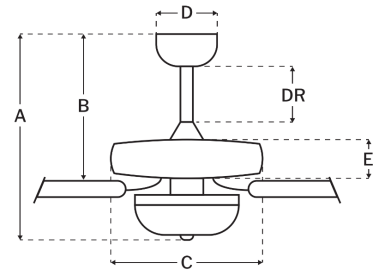

### Measurements

Blade Sweep (in):	52
Downrod Length (in):	6
Height (in):	18.39
Canopy Width (in):	5.51
Product Weight (lbs):	18.41
Lead Wire (in):	76
Carton Length (in):	21.57
Carton Width (in):	12.83
Carton Height (in):	10.94
Carton Cube:	1.75
Carton Weight (lbs):	20.61