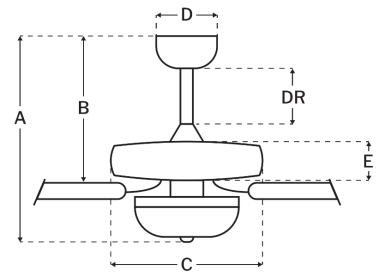

Measurements

Blade Sweep (in):	52
Downrod Length (in):	6
Height (in):	20.64
Canopy Width (in):	5.51
Product Weight (lbs):	19.29
Lead Wire (in):	76
Carton Length (in):	23.15
Carton Width (in):	12.83
Carton Height (in):	11.73
Carton Cube:	2.02
Carton Weight (lbs):	21.34

Motor

Motor Material:	Silicon Steel
Motor Technology:	AC
Motor Size (mm):	153x15
Mounting Options:	Flat or Angled Ceiling
Motor Type:	3-Speed Reversible
Indoor/Outdoor Rating:	Wet

Blades

Number of Blades:	5
Blades Included:	Yes
Blade Finish:	White
Optional Blade Finishes:	No
Blade Material:	ABS
Blade Sweep:	52"
Blade Pitch:	11.5

Warranty

Limited Lifetime Warranty

Ceiling Drop Dimensions

A: Total Height w/ 6" Downrod	20.64"
B: Blade to Ceiling Height	13.12"
C: Housing Width	11.56"
D: Canopy Width	5.51"
E: Housing Height	4.54"

Electrical/Lighting