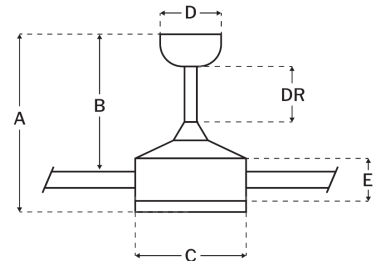

CRAFTMADE™

OMCY52FB4-PC

Outdoor McCoy 52" 4-Blade Fan w/ Pull Chain Flat Black

UPC#647881268060

Additional Finishes

OMCY52CBZ4-PC
OMCY52W4-PC

Measurements

Blade Sweep (in):	52
Downrod Length (in):	6
Height (in):	16.02
Canopy Width (in):	5.91
Product Weight (lbs):	17.2
Lead Wire (in):	80
Carton Length (in):	26.18
Carton Width (in):	10.04
Carton Height (in):	11.02
Carton Cube:	1.68
Carton Weight (lbs):	21.61

Motor

Motor Material:	Silicon Steel
Motor Technology:	AC
Motor Size (mm):	153x15
Mounting Options:	Flat or Angled Ceiling
Motor Type:	3-Speed Reversible
Indoor/Outdoor Rating:	Wet

Blades

Number of Blades:	4
Blades Included:	Yes
Blade Finish:	Flat Black
Optional Blade Finishes:	No
Blade Material:	ABS
Blade Sweep:	52"
Blade Pitch:	11

Warranty

Limited Lifetime Warranty

Ceiling Drop Dimensions

A: Total Height w/ 6" Downrod	16.02"
B: Blade to Ceiling Height	12.6"
C: Housing Width	7.48"
D: Canopy Width	5.91"
E: Housing Height	4.19"

Electrical/Lighting