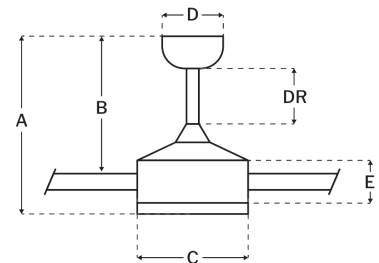

Measurements

| | |
|-----------------------|-------|
| Blade Sweep (in): | 52 |
| Downrod Length (in): | 6 |
| Height (in): | 16.02 |
| Canopy Width (in): | 5.91 |
| Product Weight (lbs): | 17.2 |
| Lead Wire (in): | 80 |
| Carton Length (in): | 26.18 |
| Carton Width (in): | 10.04 |
| Carton Height (in): | 11.02 |
| Carton Cube: | 1.68 |
| Carton Weight (lbs): | 21.61 |

Motor

| | |
|------------------------|------------------------|
| Motor Material: | Silicon Steel |
| Motor Technology: | AC |
| Motor Size (mm): | 153x15 |
| Mounting Options: | Flat or Angled Ceiling |
| Motor Type: | 3-Speed Reversible |
| Indoor/Outdoor Rating: | Wet |

Warranty

Limited Lifetime Warranty

Ceiling Drop Dimensions

| | |
|-------------------------------|--------|
| A: Total Height w/ 6" Downrod | 16.02" |
| B: Blade to Ceiling Height | 12.6" |
| C: Housing Width | 7.48" |
| D: Canopy Width | 5.91" |
| E: Housing Height | 4.19" |