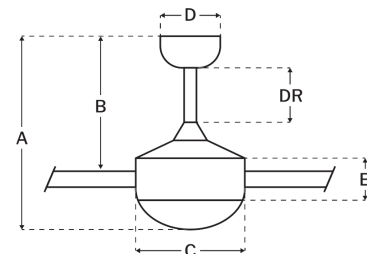

Ceiling Drop Dimensions

A: Total Height w/ 6" Downrod	14.33"
B: Blade to Ceiling Height	11.24"
C: Housing Width	7.87"
D: Canopy Width	5.91"
E: Housing Height	5.53"

Electrical/Lighting

Amps (High Speed):	0.25
Light Source Type:	Integrated LED
Number of Bulbs:	1
Bulbs Included:	Yes
Total Lighting Wattage:	18
Dimmable:	Yes
Delivered Lumens:	917
CRI:	90
Color Temp:	3000K
Lens Type:	Frost White Glass
Lens Cover:	Yes
Uplight:	No
Control Type Included:	WIDC Handheld
Optional Controls:	No
WiFi Enabled:	Yes