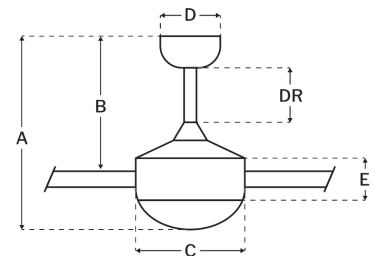

CRAFTMADE™

NIC56FBLW5

Nicolas 56" Fan With Integrated Light Kit Flat Black/Light Wenge

UPC#647881228231

Additional Finishes

NIC56ESP5

Measurements

Blade Sweep (in):	56
Downrod Length (in):	6
Height (in):	20.97
Canopy Width (in):	5.91
Product Weight (lbs):	23.15
Lead Wire (in):	80
Carton Length (in):	26.69
Carton Width (in):	14.02
Carton Height (in):	12.13
Carton Cube:	2.63
Carton Weight (lbs):	26.24

Motor

Motor Material:	Silicon Steel
Motor Technology:	AC
Motor Size (mm):	172x20
Mounting Options:	Flat or Angled Ceiling
Motor Type:	3-Speed Reversible
Indoor/Outdoor Rating:	Indoor

Blades

Number of Blades:	5
Blades Included:	Yes
Blade Finish:	Light Wenge
Optional Blade Finishes:	No
Blade Material:	Plywood
Blade Sweep:	56"
Blade Pitch:	12

Warranty

Limited Lifetime Warranty

Ceiling Drop Dimensions

A: Total Height w/ 6" Downrod	20.97"
B: Blade to Ceiling Height	10.46"
C: Housing Width	9.45"
D: Canopy Width	5.91"
E: Housing Height	2.52"

Electrical/Lighting