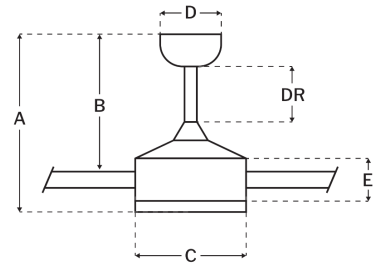

Motor

Motor Material:	Silicon Steel
Motor Technology:	AC
Motor Size (mm):	188x18
Mounting Options:	Flat or Angled Ceiling
Motor Type:	3-Speed Reversible
Indoor/Outdoor Rating:	Indoor

Blades

Number of Blades:	3
Blades Included:	Yes
Blade Finish:	Walnut
Optional Blade Finishes:	No
Blade Material:	ABS
Blade Sweep:	60"
Blade Pitch:	6

Warranty

Limited Lifetime Warranty

Ceiling Drop Dimensions

A: Total Height w/ 6/4" Downrod	16.33/13.59"
B: Blade to Ceiling Height	12.24/10.32"
C: Housing Width	8.03"
D: Canopy Width	5.98"
E: Housing Height	4.53"