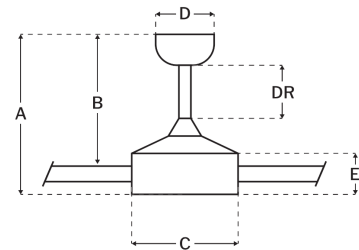

CRAFTMADE™

MDE52PN4

Maddie 52" Fan
Painted Nickel
UPC#647881228040

Additional Finishes

MDE52FB4

Measurements

Blade Sweep (in):	52
Downrod Length (in):	6
Height (in):	14.4
Canopy Width (in):	5.17
Product Weight (lbs):	14.11
Lead Wire (in):	80
Carton Length (in):	24.92
Carton Width (in):	8.9
Carton Height (in):	9.76
Carton Cube:	1.25
Carton Weight (lbs):	15.65

Motor

Motor Material:	Silicon Steel
Motor Technology:	AC
Motor Size (mm):	172x17
Mounting Options:	Flat or Angled Ceiling
Motor Type:	3-Speed Reversible
Indoor/Outdoor Rating:	Damp

Blades

Number of Blades:	4
Blades Included:	Yes
Blade Finish:	Brushed Nickel/Grey Walnut
Optional Blade Finishes:	No
Blade Material:	Plywood
Blade Sweep:	52"
Blade Pitch:	13

Warranty

Limited Lifetime Warranty

Ceiling Drop Dimensions

A: Total Height w/ 6" Downrod	14.4"
B: Blade to Ceiling Height	11.55"
C: Housing Width	7.02"
D: Canopy Width	5.17"
E: Housing Height	2.77"

Electrical/Lighting