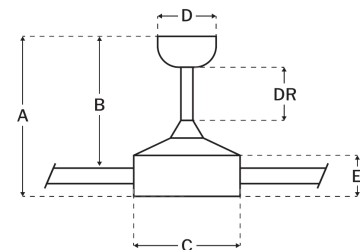

### Measurements

Blade Sweep (in):	52
Downrod Length (in):	6
Height (in):	14.4
Canopy Width (in):	5.17
Product Weight (lbs):	14.11
Lead Wire (in):	80
Carton Length (in):	24.92
Carton Width (in):	8.9
Carton Height (in):	9.76
Carton Cube:	1.25
Carton Weight (lbs):	15.65

### Motor

Motor Material:	Silicon Steel
Motor Technology:	AC
Motor Size (mm):	172x17
Mounting Options:	Flat or Angled Ceiling
Motor Type:	3-Speed Reversible
Indoor/Outdoor Rating:	Damp

### Blades

Number of Blades:	4
Blades Included:	Yes
Blade Finish:	Flat Black/Greywood
Optional Blade Finishes:	No
Blade Material:	Plywood
Blade Sweep:	52"
Blade Pitch:	13

### Ceiling Drop Dimensions

A: Total Height w/ 6" Downrod	14.4"
B: Blade to Ceiling Height	11.55"
C: Housing Width	7.02"
D: Canopy Width	5.17"
E: Housing Height	2.77"