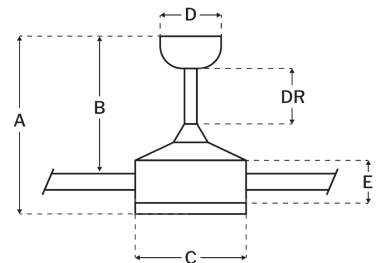

Blade Sweep (in):	52
Downrod Length (in):	6
Height (in):	16.46
Canopy Width (in):	5.91
Product Weight (lbs):	15.21
Lead Wire (in):	80
Carton Length (in):	25.2
Carton Width (in):	9.06
Carton Height (in):	9.72
Carton Cube:	1.28
Carton Weight (lbs):	17.42

Motor

Motor Material:	Silicon Steel
Motor Technology:	AC
Motor Size (mm):	153x15
Mounting Options:	Flat or Angled Ceiling
Motor Type:	4-Speed Reversible
Indoor/Outdoor Rating:	Indoor

Blades

Number of Blades:	5
Blades Included:	Yes
Blade Finish:	White
Optional Blade Finishes:	No
Blade Material:	Plywood
Blade Sweep:	52"
Blade Pitch:	11

Warranty

Limited Lifetime Warranty

Ceiling Drop Dimensions

A: Total Height w/ 6" Downrod	16.46"
B: Blade to Ceiling Height	13.78"
C: Housing Width	7.48"
D: Canopy Width	5.91"
E: Housing Height	4.78"

Electrical/Lighting