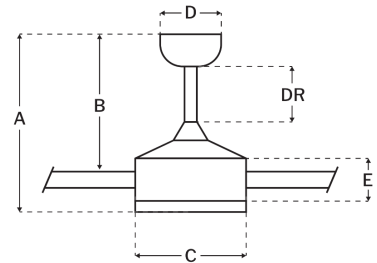

CRAFTMADE™

MCY52W4-PC

McCoy 4-Blade 52" Pull Chain Fan With Optional Light Kit
White

UPC#647881262624

Additional Finishes

MCY52BNK4-PC

MCY52FB4-PC

Measurements

Blade Sweep (in):	52
Downrod Length (in):	6
Height (in):	16.02
Canopy Width (in):	5.91
Product Weight (lbs):	13.4
Lead Wire (in):	80
Carton Length (in):	24.8
Carton Width (in):	9.45
Carton Height (in):	9.13
Carton Cube:	1.24
Carton Weight (lbs):	15.54

Motor

Motor Material:	Silicon Steel
Motor Technology:	AC
Motor Size (mm):	153x15
Mounting Options:	Flat or Angled Ceiling
Motor Type:	3-Speed Reversible
Indoor/Outdoor Rating:	Indoor

Blades

Number of Blades:	4
Blades Included:	Yes
Blade Finish:	White
Optional Blade Finishes:	No
Blade Material:	Plywood
Blade Sweep:	52"
Blade Pitch:	11

Warranty

Limited Lifetime Warranty

Ceiling Drop Dimensions

A: Total Height w/ 6" Downrod	16.02"
B: Blade to Ceiling Height	12.6"
C: Housing Width	7.48"
D: Canopy Width	5.91"
E: Housing Height	4.19"

Electrical/Lighting