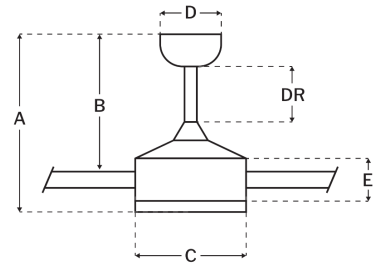

CRAFTMADE™

MCY52W3

McCoy 52" Fan With Optional Light Kit

White

UPC#647881253387

Additional Finishes

MCY52BNK3

MCY52FB3

Measurements

Blade Sweep (in):	52
Downrod Length (in):	6
Height (in):	16.45
Canopy Width (in):	5.91
Product Weight (lbs):	14
Lead Wire (in):	80
Carton Length (in):	25.2
Carton Width (in):	9.06
Carton Height (in):	9.72
Carton Cube:	1.28
Carton Weight (lbs):	15.98

Energy Guide

Airflow at High Speed:	3753
Energy Guide Airflow:	2568
Energy Guide Watts:	34
Efficiency (CFM/Watt):	76
Est. Yearly Energy Cost:	$9
Certifications:	cETLus
Title 20:	No
Title 24 (JA8):	Yes
Safety Cable:	Yes

Motor

Motor Material:	Silicon Steel
Motor Technology:	AC
Motor Size (mm):	153x15
Mounting Options:	Flat or Angled Ceiling
Motor Type:	4-Speed Reversible
Indoor/Outdoor Rating:	Indoor

Blades

Number of Blades:	3
Blades Included:	Yes
Blade Finish:	White
Optional Blade Finishes:	No
Blade Material:	Plywood
Blade Sweep:	52"
Blade Pitch:	11

Warranty

Limited Lifetime Warranty

Ceiling Drop Dimensions

A: Total Height w/ 6" Downrod	16.46"
B: Blade to Ceiling Height	13.78"
C: Housing Width	7.48"
D: Canopy Width	5.91"
E: Housing Height	4.78"

Electrical/Lighting

Amps (High Speed):	0.46
Light Source Type:	Integrated LED
Number of Bulbs:	1
Bulbs Included:	Yes
Total Lighting Wattage:	18
Dimmable:	Yes
Delivered Lumens:	1000
CRI:	90
Color Temp:	3000K
Lens Type:	Frost White Acrylic
Lens Cover:	Yes
Uplight:	No
Control Type Included:	CM-7W-LED
Optional Controls:	Available
WiFi Enabled:	No