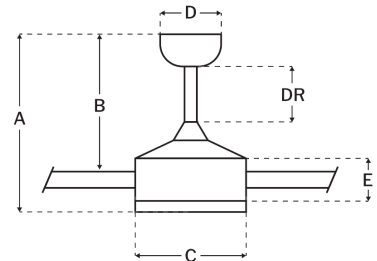

Blade Sweep (in):	52
Downrod Length (in):	6
Height (in):	16.46
Canopy Width (in):	5.91
Product Weight (lbs):	14.33
Lead Wire (in):	80
Carton Length (in):	25.2
Carton Width (in):	9.06
Carton Height (in):	9.72
Carton Cube:	1.28
Carton Weight (lbs):	16.31

Motor

Motor Material:	Silicon Steel
Motor Technology:	AC
Motor Size (mm):	153x15
Mounting Options:	Flat or Angled Ceiling
Motor Type:	4-Speed Reversible
Indoor/Outdoor Rating:	Indoor

Blades

Number of Blades:	4
Blades Included:	Yes
Blade Finish:	Flat Black
Optional Blade Finishes:	No
Blade Material:	Plywood
Blade Sweep:	52"
Blade Pitch:	11

Warranty

Limited Lifetime Warranty

Ceiling Drop Dimensions

A: Total Height w/ 6" Downrod	16.46"
B: Blade to Ceiling Height	13.78"
C: Housing Width	7.48"
D: Canopy Width	5.91"
E: Housing Height	4.78"

Electrical/Lighting