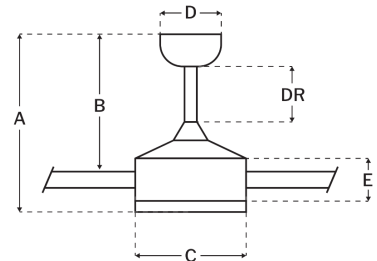

CRAFTMADE™

MCY52FB4-PC

McCoy 4-Blade 52" Pull Chain Fan With Optional Light Kit Flat Black

UPC#647881262600

Additional Finishes

MCY52BNK4-PC

MCY52W4-PC

Measurements

Blade Sweep (in):	52
Downrod Length (in):	6
Height (in):	16.02
Canopy Width (in):	5.91
Product Weight (lbs):	13.4
Lead Wire (in):	80
Carton Length (in):	24.8
Carton Width (in):	9.45
Carton Height (in):	9.13
Carton Cube:	1.24
Carton Weight (lbs):	15.54

Motor

Motor Material:	Silicon Steel
Motor Technology:	AC
Motor Size (mm):	153x15
Mounting Options:	Flat or Angled Ceiling
Motor Type:	3-Speed Reversible
Indoor/Outdoor Rating:	Indoor

Blades

Number of Blades:	4
Blades Included:	Yes
Blade Finish:	Flat Black
Optional Blade Finishes:	No
Blade Material:	Plywood
Blade Sweep:	52"
Blade Pitch:	11

Warranty

Limited Lifetime Warranty

Ceiling Drop Dimensions

A: Total Height w/ 6" Downrod	16.02"
B: Blade to Ceiling Height	12.6"
C: Housing Width	7.48"
D: Canopy Width	5.91"
E: Housing Height	4.19"

Electrical/Lighting