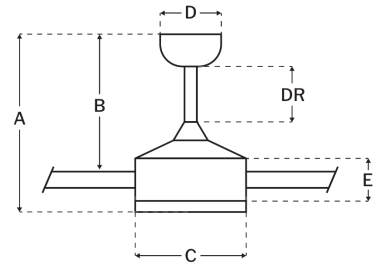

CRAFTMADE™

MCY52BNK4-PC

McCoy 4-Blade 52" Pull Chain Fan With Optional Light Kit
Brushed Polished Nickel

UPC#647881262617

Additional Finishes

MCY52FB4-PC

MCY52W4-PC

Measurements

Blade Sweep (in):	52
Downrod Length (in):	6
Height (in):	16.02
Canopy Width (in):	5.91
Product Weight (lbs):	13.4
Lead Wire (in):	80
Carton Length (in):	24.8
Carton Width (in):	9.45
Carton Height (in):	9.13
Carton Cube:	1.24
Carton Weight (lbs):	15.54

Motor

Motor Material:	Silicon Steel
Motor Technology:	AC
Motor Size (mm):	153x15
Mounting Options:	Flat or Angled Ceiling
Motor Type:	3-Speed Reversible
Indoor/Outdoor Rating:	Indoor

Blades

Number of Blades:	4
Blades Included:	Yes
Blade Finish:	Brushed Nickel
Optional Blade Finishes:	No
Blade Material:	Plywood
Blade Sweep:	52"
Blade Pitch:	11

Warranty

Limited Lifetime Warranty

Ceiling Drop Dimensions

A: Total Height w/ 6" Downrod	16.02"
B: Blade to Ceiling Height	12.6"
C: Housing Width	7.48"
D: Canopy Width	5.91"
E: Housing Height	4.19"

Electrical/Lighting