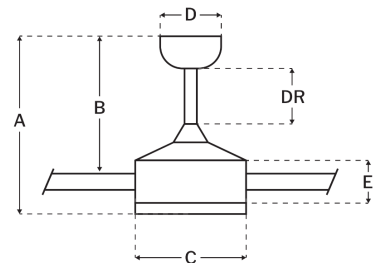

CRAFTMADE™

MCY42W3

McCoy 3-Blade 42" Fan With Integrated Light Kit White

UPC#647881261078

Additional Finishes

MCY42BNK3

MCY42FB3

Measurements

Blade Sweep (in):	42
Downrod Length (in):	6
Height (in):	16.46
Canopy Width (in):	5.91
Product Weight (lbs):	12.57
Lead Wire (in):	80
Carton Length (in):	25.2
Carton Width (in):	9.06
Carton Height (in):	9.72
Carton Cube:	1.28
Carton Weight (lbs):	14.99

Motor

Motor Material:	Silicon Steel
Motor Technology:	AC
Motor Size (mm):	153x15
Mounting Options:	Flat or Angled Ceiling
Motor Type:	4-Speed Reversible
Indoor/Outdoor Rating:	Indoor

Blades

Number of Blades:	3
Blades Included:	Yes
Blade Finish:	White
Optional Blade Finishes:	No
Blade Material:	Plywood
Blade Sweep:	42"
Blade Pitch:	11

Warranty

Limited Lifetime Warranty

Ceiling Drop Dimensions

A: Total Height w/ 6" Downrod	16.46"
B: Blade to Ceiling Height	13.78"
C: Housing Width	7.48"
D: Canopy Width	5.91"
E: Housing Height	4.78"

Electrical/Lighting