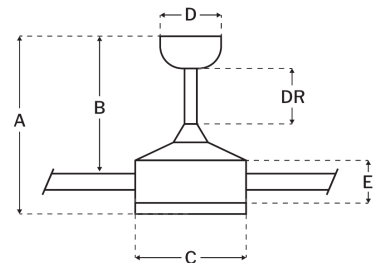

CRAFTMADE™

MCY42FB3

McCoy 3-Blade 42" Fan With Integrated Light Kit Flat Black

UPC#647881259211

Additional Finishes

MCY42BNK3

MCY42W3

Measurements

Blade Sweep (in):	42
Downrod Length (in):	6
Height (in):	16.46
Canopy Width (in):	5.91
Product Weight (lbs):	12.57
Lead Wire (in):	80
Carton Length (in):	25.2
Carton Width (in):	9.06
Carton Height (in):	9.72
Carton Cube:	1.28
Carton Weight (lbs):	14.99

Motor

Motor Material:	Silicon Steel
Motor Technology:	AC
Motor Size (mm):	153x15
Mounting Options:	Flat or Angled Ceiling
Motor Type:	4-Speed Reversible
Indoor/Outdoor Rating:	Indoor

Blades

Number of Blades:	3
Blades Included:	Yes
Blade Finish:	Flat Black
Optional Blade Finishes:	No
Blade Material:	Plywood
Blade Sweep:	42"
Blade Pitch:	11

Warranty

Limited Lifetime Warranty

Ceiling Drop Dimensions

A: Total Height w/ 6" Downrod	16.46"
B: Blade to Ceiling Height	13.78"
C: Housing Width	7.48"
D: Canopy Width	5.91"
E: Housing Height	4.78"

Electrical/Lighting