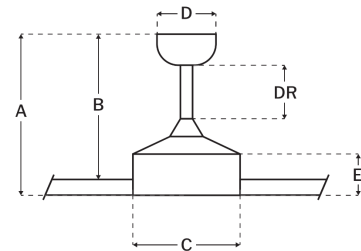

### Measurements

Blade Sweep (in):	19
Downrod Length (in):	6
Height (in):	19.7
Canopy Width (in):	5.83
Product Weight (lbs):	16.98
Lead Wire (in):	80
Carton Length (in):	27.17
Carton Width (in):	27.17
Carton Height (in):	8.07
Carton Cube:	3.45
Carton Weight (lbs):	21.61

### Motor

Motor Material:	Silicon Steel
Motor Technology:	DC
Motor Size (mm):	153x10
Mounting Options:	Flat or Angled Ceiling
Motor Type:	6-Speed Reversible
Indoor/Outdoor Rating:	Indoor

### Blades

Number of Blades:	4
Blades Included:	Yes
Blade Finish:	Clear Acrylic
Optional Blade Finishes:	No
Blade Material:	Polycarbonate
Blade Sweep:	19"
Blade Pitch:	14

### Ceiling Drop Dimensions

A: Total Height w/ 6" Downrod	19.7"
B: Blade to Ceiling Height	17.53"
C: Housing Width	6.08"
D: Canopy Width	5.83"
E: Housing Height	4.17"