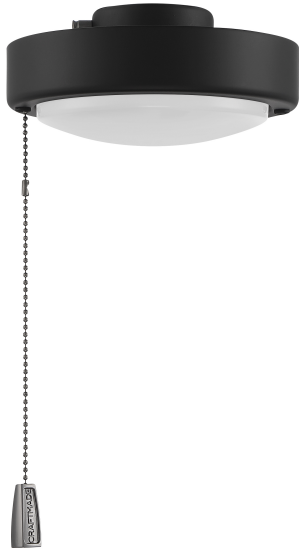

CRAFTMADE™

LK2901-FB

1 Light Universal LED Light Kit
Flat Black

UPC#647881235857

Additional Finishes

LK2901-BNK
LK2901-PN
LK2901-SB

Measurements

Length (in):	N/A
Width (in):	6.54
Height (in):	3.07
Extension (in):	N/A
Downrod/Chain Length (in):	N/A
Leadwire (in):	6
Product Weight (lbs):	2.78
Carton Length (in):	8.62
Carton Width (in):	8.58
Carton Height (in):	6.22
Carton Cube:	0.27
Carton Weight (lbs):	4.19
Oversize:	No

Fixture

Mounting Method:	Universal Fan Mount
Mounting Location:	Indoor
Body Material:	Steel
Up/Down Mount:	N/A

Certifications

Safety Rating:	ULus
Title 20:	No
Title 24 (JA8):	Yes
ADA:	N/A

Warranty

1 Year Limited Warranty

Electrical/Lighting

Light Source Type:	Integrated LED
Number of Bulbs:	1
Bulbs Included:	Yes
Total Wattage:	18
Socket Type:	Integrated LED
Dimmable:	Yes
Delivered Lumens:	960
CRI:	90
Color Temp:	3000K
Shade Finish/Material:	Frost White Acrylic
Shade Width (in):	5.16
Shade Height (in):	1.81