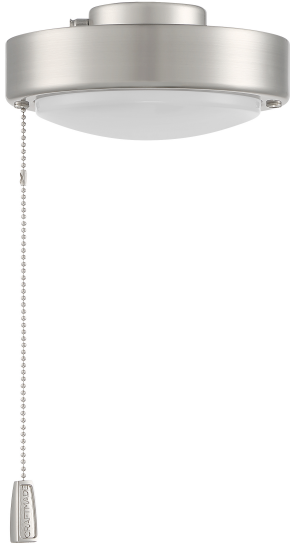

CRAFTMADE™

LK2901-BNK

1 Light Universal LED Light Kit

Brushed Polished Nickel

UPC#647881235871

Additional Finishes

LK2901-FB

LK2901-PN

LK2901-SB

Measurements

Length (in):	N/A
Width (in):	6.54
Height (in):	3.07
Extension (in):	N/A
Downrod/Chain Length (in):	N/A
Leadwire (in):	6
Product Weight (lbs):	2.78
Carton Length (in):	8.62
Carton Width (in):	8.58
Carton Height (in):	6.22
Carton Cube:	0.27
Carton Weight (lbs):	4.19
Oversize:	No

Electrical/Lighting

Light Source Type:	Integrated LED
Number of Bulbs:	1
Bulbs Included:	Yes
Total Wattage:	18
Socket Type:	Integrated LED
Dimmable:	Yes
Delivered Lumens:	960
CRI:	90
Color Temp:	3000K
Shade Finish/Material:	Frost White Acrylic
Shade Width (in):	5.16
Shade Height (in):	1.81