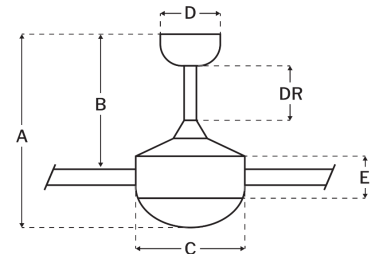

CRAFTMADE™

LAV52MWW4LK-LED

Laval 52" Fan With Integrated Light Kit Matte White

UPC#647881177348

Additional Finishes

LAV52BN4LK-LED
LAV52ESP4LK-LED

Measurements

Blade Sweep (in):	52
Downrod Length (in):	6
Height (in):	15.34
Canopy Width (in):	5.85
Product Weight (lbs):	18.9
Lead Wire (in):	80
Carton Length (in):	13.27
Carton Width (in):	23.86
Carton Height (in):	11.3
Carton Cube:	2.07
Carton Weight (lbs):	21.1

Motor

Motor Material:	Silicon Steel
Motor Technology:	AC
Motor Size (mm):	172x17
Mounting Options:	Flat or Angled Ceiling
Motor Type:	3-Speed Reversible
Indoor/Outdoor Rating:	Indoor

Blades

Number of Blades:	4
Blades Included:	Yes
Blade Finish:	Matte White
Optional Blade Finishes:	No
Blade Material:	Plywood
Blade Sweep:	52"
Blade Pitch:	14

Warranty

Limited Lifetime Warranty

Ceiling Drop Dimensions

A: Total Height w/ 6" Downrod	15.34"
B: Blade to Ceiling Height	11.82"
C: Housing Width	10.75"
D: Canopy Width	5.85"
E: Housing Height	9.02"

Electrical/Lighting