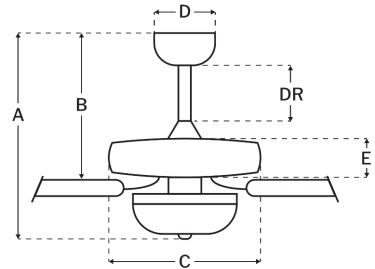

CRAFTMADE™

KTE52FB5

Kate 52" Fan With Optional Light Kit Flat Black

UPC#647881211431

Additional Finishes

KTE52BNK5

Measurements

Blade Sweep (in):	52
Downrod Length (in):	6
Height (in):	21.57
Canopy Width (in):	5.51
Product Weight (lbs):	18.81
Lead Wire (in):	54
Carton Length (in):	23.03
Carton Width (in):	13.19
Carton Height (in):	11.1
Carton Cube:	1.95
Carton Weight (lbs):	21.23

Motor

Motor Material:	Silicon Steel
Motor Technology:	AC
Motor Size (mm):	153x15
Mounting Options:	Flat or Angled Ceiling
Motor Type:	3-Speed Reversible
Indoor/Outdoor Rating:	Indoor

Blades

Number of Blades:	5
Blades Included:	Yes
Blade Finish:	Black Walnut/Grey Walnut
Optional Blade Finishes:	No
Blade Material:	MDF
Blade Sweep:	52"
Blade Pitch:	12

Warranty

Limited Lifetime Warranty

Ceiling Drop Dimensions

A: Total Height w/ 6" Downrod	21.57"
B: Blade to Ceiling Height	13.31"
C: Housing Width	9.88"
D: Canopy Width	5.51"
E: Housing Height	5.51"

Electrical/Lighting