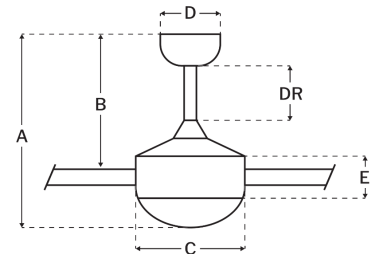

Blade Sweep (in):	48
Downrod Length (in):	6
Height (in):	17.12
Canopy Width (in):	5.87
Product Weight (lbs):	13.67
Lead Wire (in):	80
Carton Length (in):	23.74
Carton Width (in):	10.47
Carton Height (in):	11.73
Carton Cube:	1.69
Carton Weight (lbs):	15.65

Motor

Motor Material:	Silicon Steel
Motor Technology:	AC
Motor Size (mm):	153x12
Mounting Options:	Flat or Angled Ceiling
Motor Type:	3-Speed Reversible
Indoor/Outdoor Rating:	Indoor

Blades

Number of Blades:	3
Blades Included:	Yes
Blade Finish:	White/Red Green Blue
Optional Blade Finishes:	No
Blade Material:	Plywood
Blade Sweep:	48"
Blade Pitch:	10

Warranty

Limited Lifetime Warranty

Ceiling Drop Dimensions

A: Total Height w/ 6" Downrod	17.13"
B: Blade to Ceiling Height	13"
C: Housing Width	9.53"
D: Canopy Width	5.87"
E: Housing Height	4.06"

Electrical/Lighting