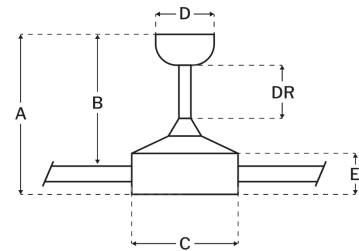

#### Measurements

Blade Sweep (in):	62
Downrod Length (in):	6
Height (in):	13.21
Canopy Width (in):	5.91
Product Weight (lbs):	19.07
Lead Wire (in):	80
Carton Length (in):	29.45
Carton Width (in):	11.65
Carton Height (in):	9.76
Carton Cube:	1.94
Carton Weight (lbs):	21.83

#### Motor

Motor Material:	Silicon Steel
Motor Technology:	AC
Motor Size (mm):	172x20
Mounting Options:	Flat or Angled Ceiling
Motor Type:	4-Speed Reversible
Indoor/Outdoor Rating:	Indoor

#### Ceiling Drop Dimensions

A: Total Height w/ 6" Downrod	13.21"
B: Blade to Ceiling Height	11.42"
C: Housing Width	9.21"
D: Canopy Width	5.91"
E: Housing Height	4.72"