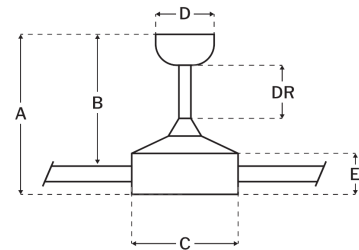

Additional Finishes

INS54BNK3

INS54FB3

Measurements

Blade Sweep (in):	54
Downrod Length (in):	6
Height (in):	13.21
Canopy Width (in):	5.91
Product Weight (lbs):	17.86
Lead Wire (in):	80
Carton Length (in):	25.51
Carton Width (in):	11.65
Carton Height (in):	10.55
Carton Cube:	1.82
Carton Weight (lbs):	20.06

Motor

Motor Material:	Silicon Steel
Motor Technology:	AC
Motor Size (mm):	172x17
Mounting Options:	Flat or Angled Ceiling
Motor Type:	4-Speed Reversible
Indoor/Outdoor Rating:	Damp

Blades

Number of Blades:	3
Blades Included:	Yes
Blade Finish:	White
Optional Blade Finishes:	No
Blade Material:	ABS
Blade Sweep:	54"
Blade Pitch:	14

Warranty

Limited Lifetime Warranty

Ceiling Drop Dimensions

A: Total Height w/ 6" Downrod	13.21"
B: Blade to Ceiling Height	11.07"
C: Housing Width	9.21"
D: Canopy Width	5.91"
E: Housing Height	5.49"

Electrical/Lighting