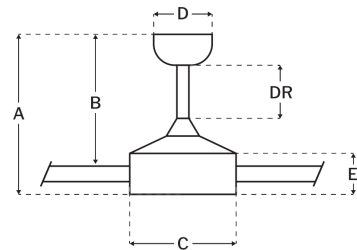

### Measurements

Blade Sweep (in):	54
Downrod Length (in):	6
Height (in):	13.21
Canopy Width (in):	5.91
Product Weight (lbs):	17.86
Lead Wire (in):	80
Carton Length (in):	25.51
Carton Width (in):	11.65
Carton Height (in):	10.55
Carton Cube:	1.82
Carton Weight (lbs):	20.06

### Motor

Motor Material:	Silicon Steel
Motor Technology:	AC
Motor Size (mm):	172x17
Mounting Options:	Flat or Angled Ceiling
Motor Type:	4-Speed Reversible
Indoor/Outdoor Rating:	Damp