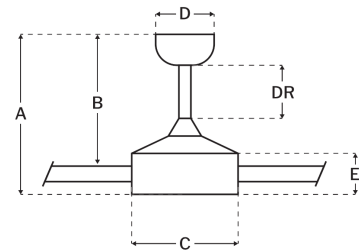

CRAFTMADE™

INS54BNK3

Inspo 54" Fan
Brushed Polished Nickel
UPC#647881211493

Additional Finishes

INS54FB3
INS54W3

Measurements

Blade Sweep (in):	54
Downrod Length (in):	6
Height (in):	13.21
Canopy Width (in):	5.91
Product Weight (lbs):	17.86
Lead Wire (in):	80
Carton Length (in):	25.51
Carton Width (in):	11.65
Carton Height (in):	10.55
Carton Cube:	1.82
Carton Weight (lbs):	20.06

Motor

Motor Material:	Silicon Steel
Motor Technology:	AC
Motor Size (mm):	172x17
Mounting Options:	Flat or Angled Ceiling
Motor Type:	4-Speed Reversible
Indoor/Outdoor Rating:	Indoor

Blades

Number of Blades:	3
Blades Included:	Yes
Blade Finish:	Brushed Nickel
Optional Blade Finishes:	No
Blade Material:	ABS
Blade Sweep:	54"
Blade Pitch:	14

Warranty

Limited Lifetime Warranty

Ceiling Drop Dimensions

A: Total Height w/ 6" Downrod	13.21"
B: Blade to Ceiling Height	11.07"
C: Housing Width	9.21"
D: Canopy Width	5.91"
E: Housing Height	5.49"

Electrical/Lighting