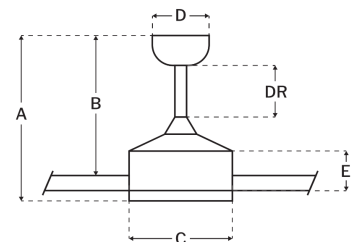

Ceiling Drop Dimensions

A: Total Height w/ 6" Downrod	16.1"
B: Blade to Ceiling Height	14.5"
C: Housing Width	8.7"
D: Canopy Width	5.91"
E: Housing Height	5.28"

Electrical/Lighting

Amps (High Speed):	0.47
Light Source Type:	Integrated LED
Number of Bulbs:	1
Bulbs Included:	Yes
Total Lighting Wattage:	18
Dimmable:	Yes
Delivered Lumens:	958
CRI:	93
Color Temp:	3000K
Lens Type:	Frost White Acrylic
Lens Cover:	Yes
Uplight:	No
Control Type Included:	WIDC Handheld
Optional Controls:	No
WiFi Enabled:	Yes